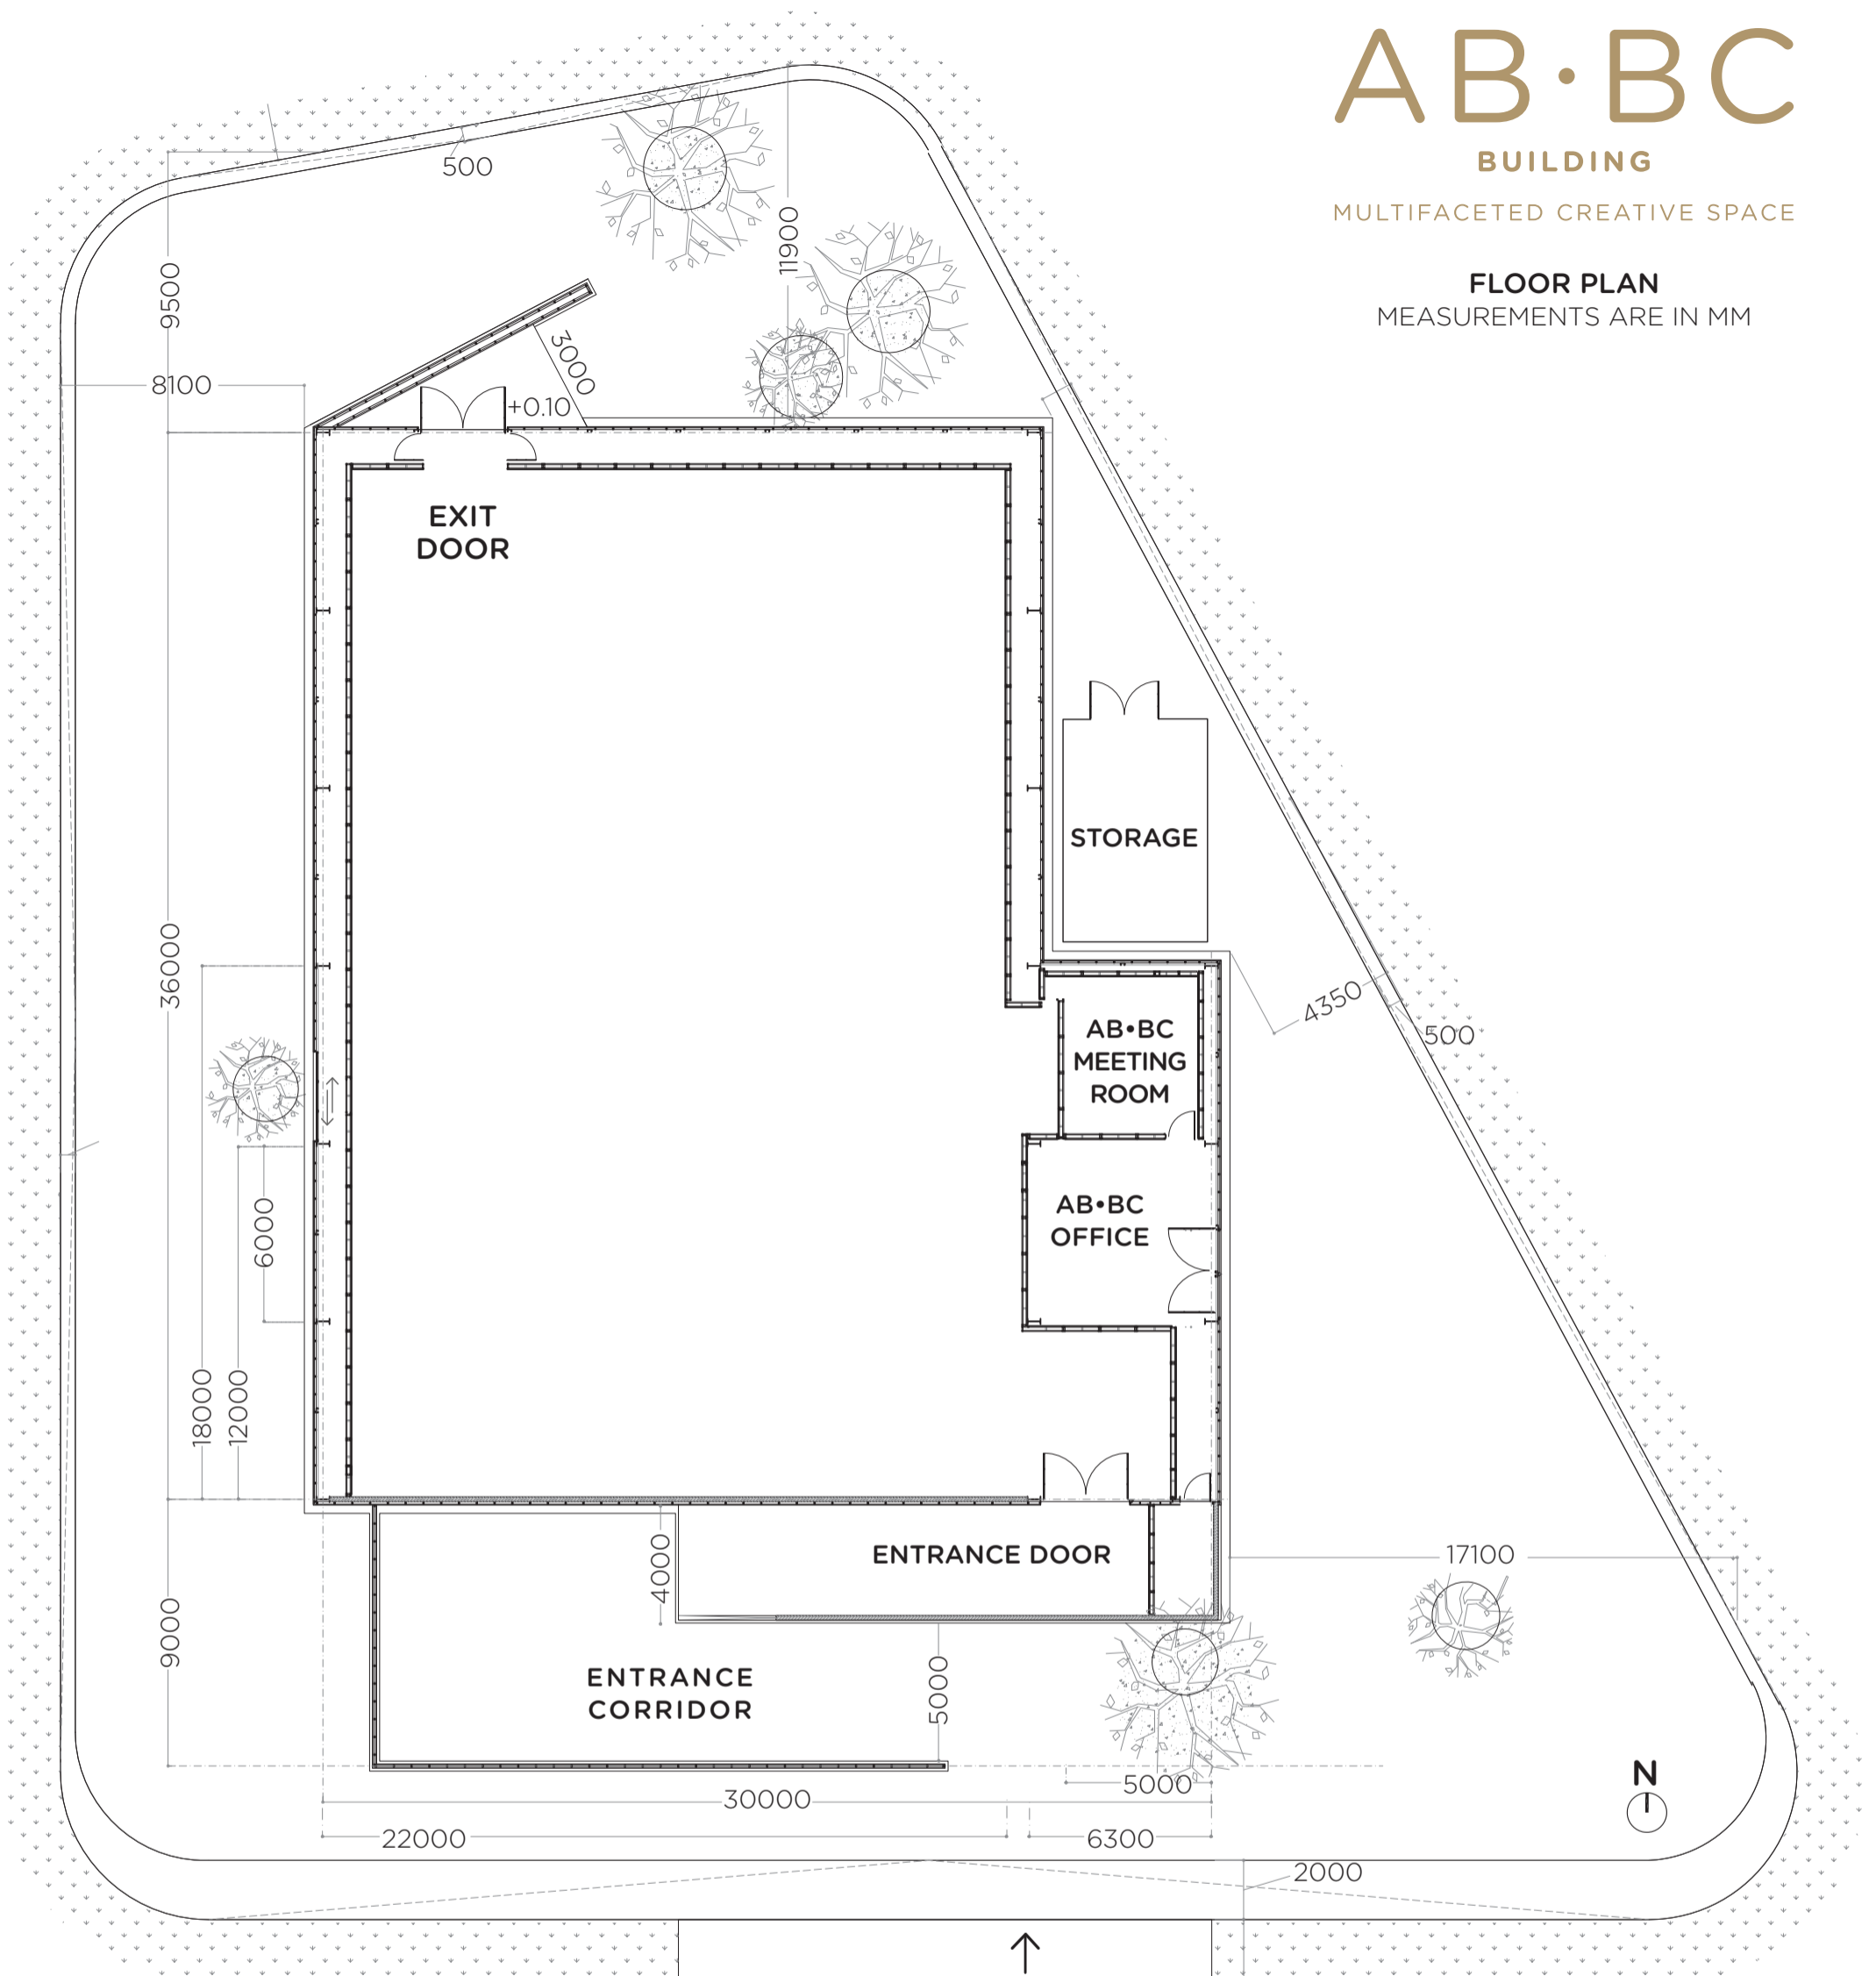

AB·BC

BUILDING

MULTIFACETED CREATIVE SPACE

FLOOR PLAN

MEASUREMENTS ARE IN MM

DOORS

ENTRANCE DOOR
Height : 3000
Width : 2600

EXIT DOOR
Height : 3000
Width : 2600

OFFICE DOOR
Height : 3000
Width : 3400

WALL PANEL

Height : 4000
Width : 1220
Length : 200
No. of Pcs : 160