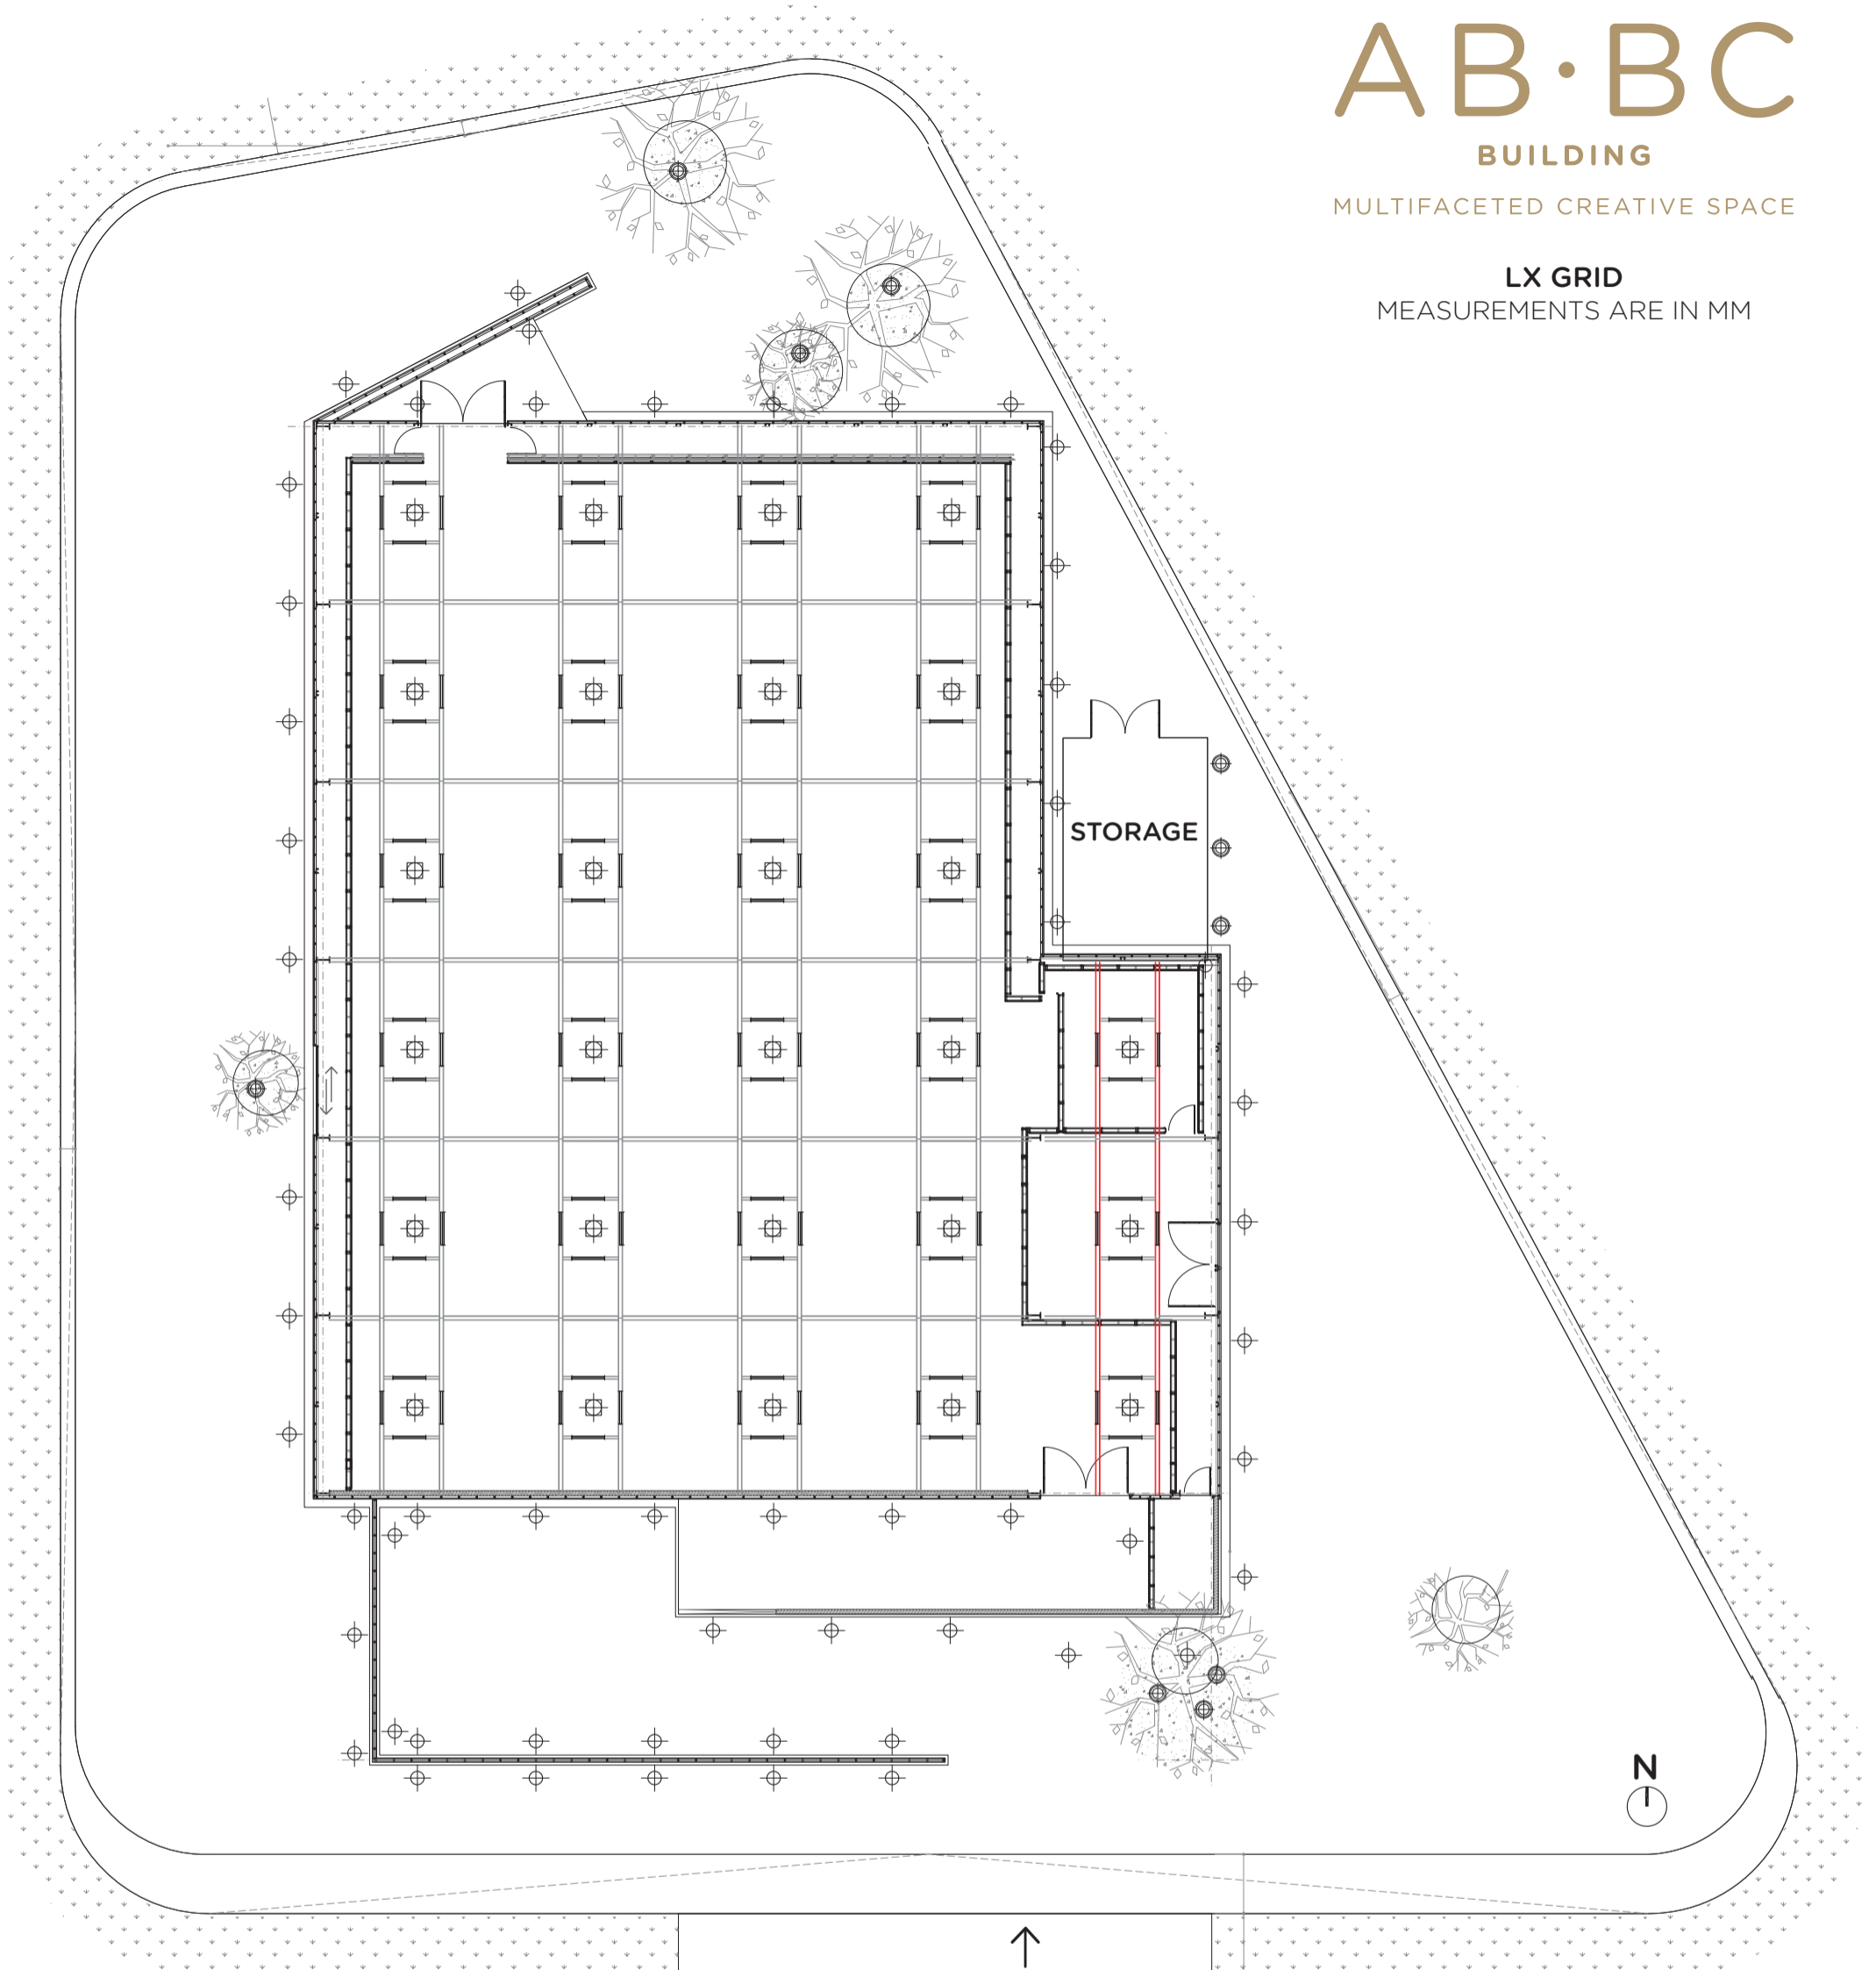

# AB·BC

BUILDING

MULTIFACETED CREATIVE SPACE

LX GRID

MEASUREMENTS ARE IN MM

## INDOOR LIGHTING

 GENERAL LIGHTING  
(LED INDUSTRIAL CAP)  
Lamp Height : 5500 (From floor)  
1500 (From top of wall panel)

 RAILING SPOTLIGHTING  
(LED : VARIOUS; 120 PCS)  
Grid Height : 5000 (From floor)  
1000 (From top of wall panel)  
Grid Length : 6000  
Grid Width : 2000  
Distance Between Set Grid : 4000

## OUTDOOR LIGHTING

 FLOOR LAMP  
(LED : 5W; 56 PCS)  
Distance Between Lamp : 4000

 TREE LAMP  
(UPLIGHT : 10 PCS)